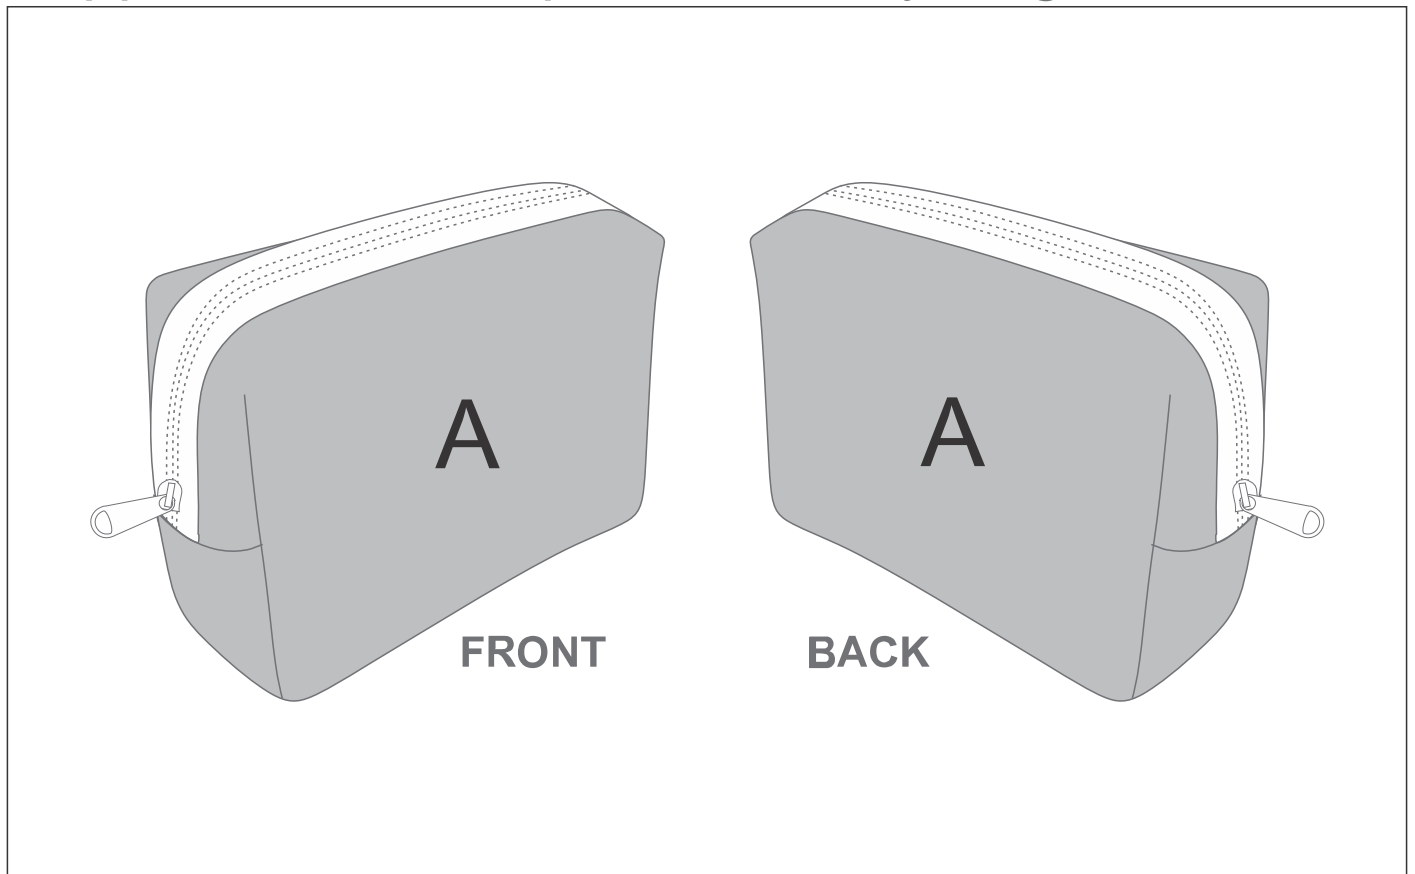

BC-HP-60-G

Hoppla Emma Neoprene Toiletry Bag

Need to know:

- Includes 1-Position Sublimation (setup fees apply)
- Please Note: We cannot guarantee 100% logo Alignment on all Brandable Panels.
- NB: Please note that Neoprene material is not conducive to having predominantly white back grounds due to the print transferring nature of the fabric and process used to complete the print. We always advise to have a background colour within the design as this mitigates the chances of material blemishes and ghosting of print.

Branding Options:

Position A

1. Custom Sublimation A (CPSUB-A)
Full Colour
Size: 390mm wide x 473mm high